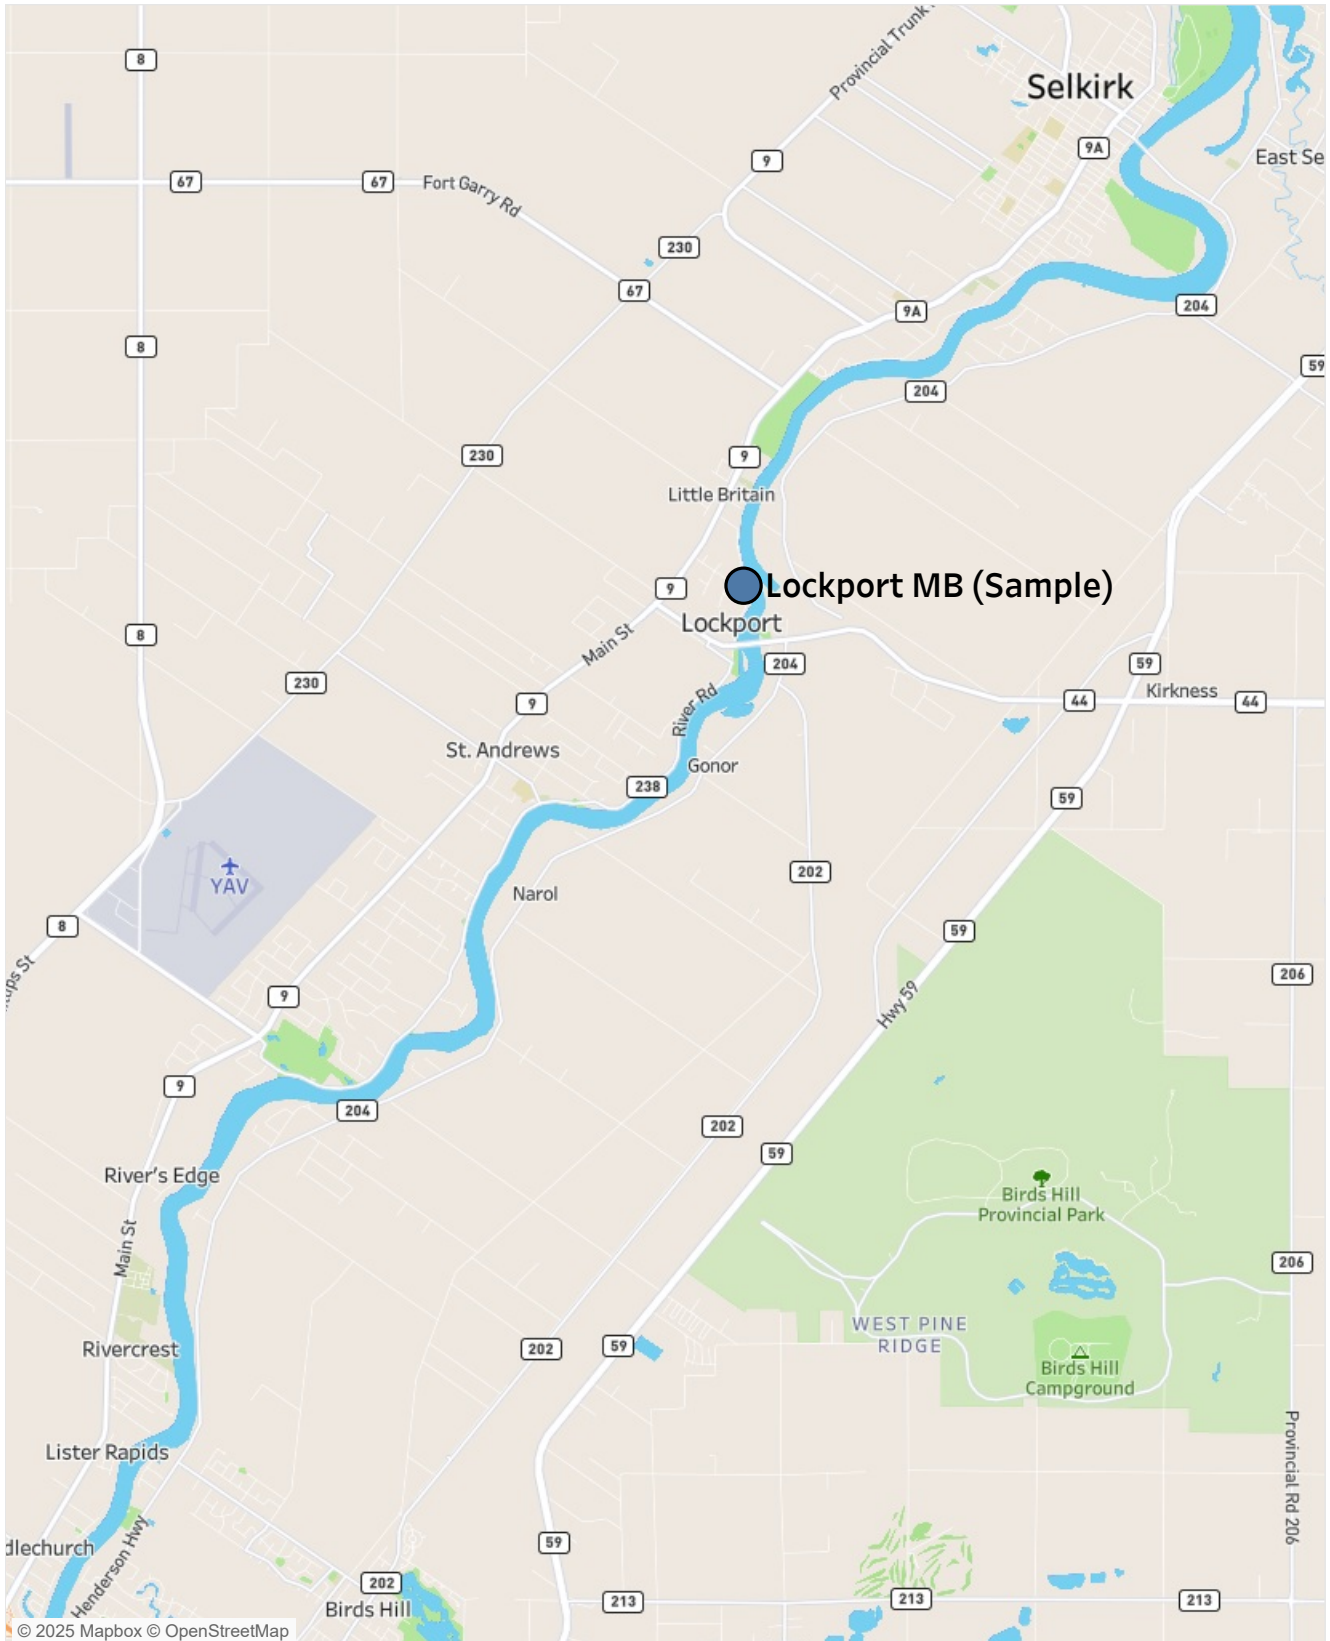

Residential Location Report

Address: Lockport MB
(Sample)

Thinking in

LAYERS Digital Twin
Technology

info@exceedanalysis.com
(204) 981-3124

1. Site Map

Address: Lockport MB (Sample)

Province
MB

Enter Report Address
Lockport MB (Sample)

2. Public Places Report

Address: Lockport MB (Sample)

Public Group	Public Category	Closest Site (km)	Site Count in 1 km Radius	Site Count in 5 km Radius	Site Count in 10 km Radius
Civic	Art Gallery	5.8			1
	Cemetery	1.3		9	23
	Community Building	5.6			11
	Courthouse	7.6			1
	Fire Station	2.6		1	2
	Hospital	7.9			3
	Medical Clinic	5.8			9
	Library	7.1			3
	Museum	2.1		2	4
	Military Site	28.1			
	Police	7.4			2
Schools	Primary School	4.2		1	9
	Elementary School	4.2			
	Middle School	7.1			
	High School	6.6			
	Secondary School	7.8			3
	Vocational School	1.6		1	5
Transport	Airport	7.2			2
	Airstrip	25.8			
	Bus stop	17.1			
	Public Transit	17.1			
	Train stop	26.4			
Overnight	Campground	7.6			8
Entertain	Gambling	20.1			
	Shooting	8.8			1
	Golf	1.6		1	3
	Park	0.2	4	10	37
	Landmark	0.7	1	5	11
	Tourist Spot	0.7	2	7	19
	Zoo	25.0			
Church	Catholic Church	1.2		6	17
	Eastern Orthodox Church	1.9		1	2
	Jehovah's Witness Church	4.4		1	1
	Mormon Church	4.8		1	1
	Mosque	22.2			
	Protestant Church	0.9	1	11	30
	Synagogue	24.0			